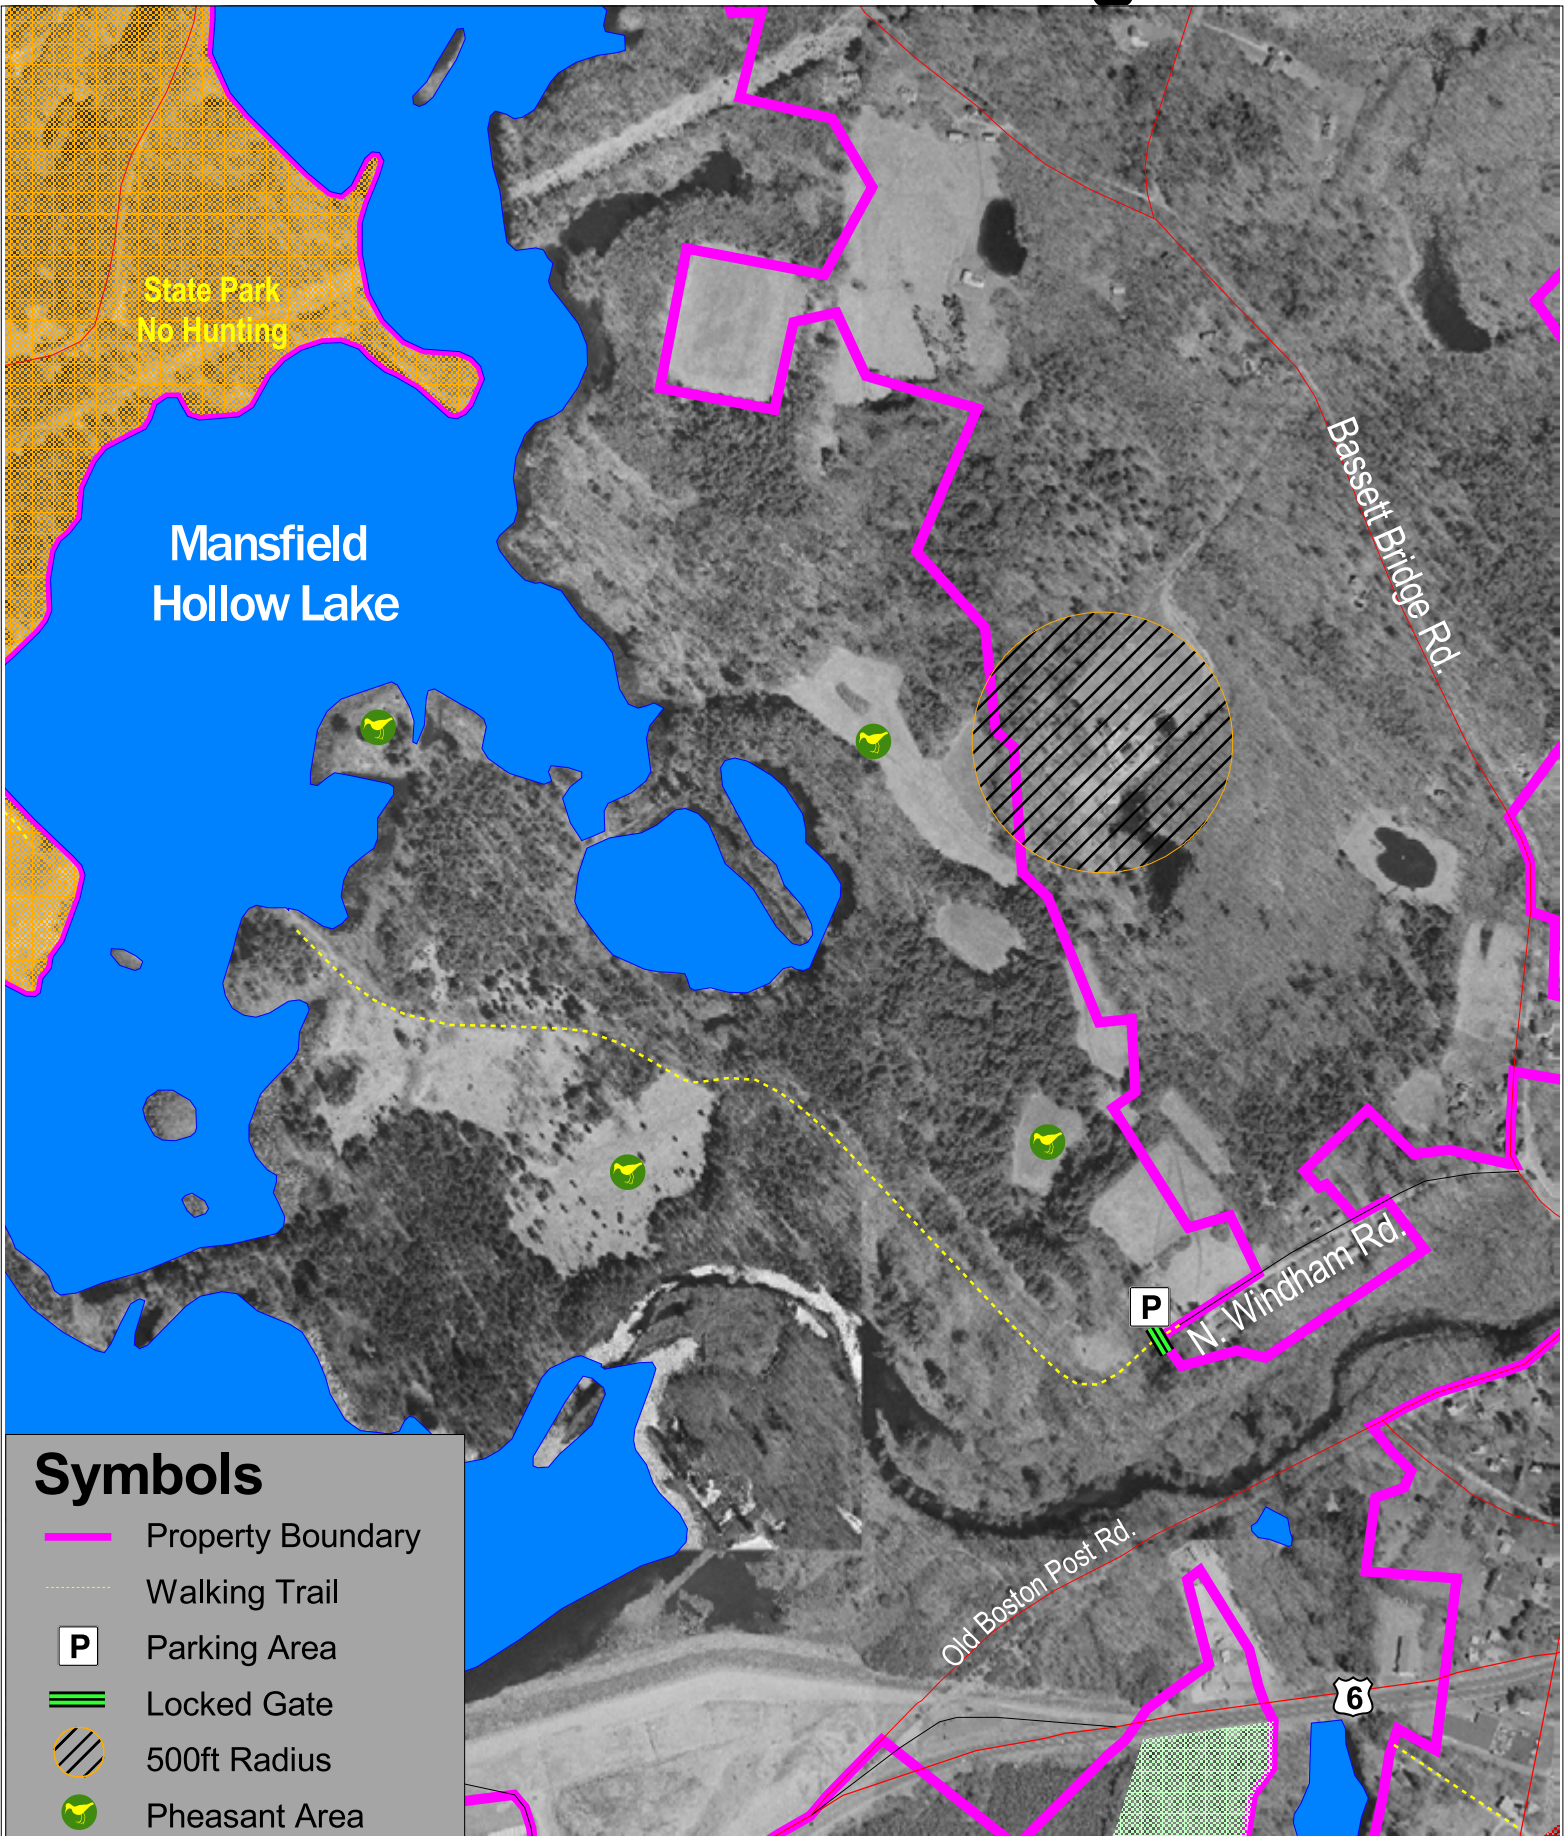

Mansfield Hollow Field Trial and Pheasant Hunting Area

Symbols

- Property Boundary
- Walking Trail
- P Parking Area
- Locked Gate
- 500ft Radius
- Pheasant Area